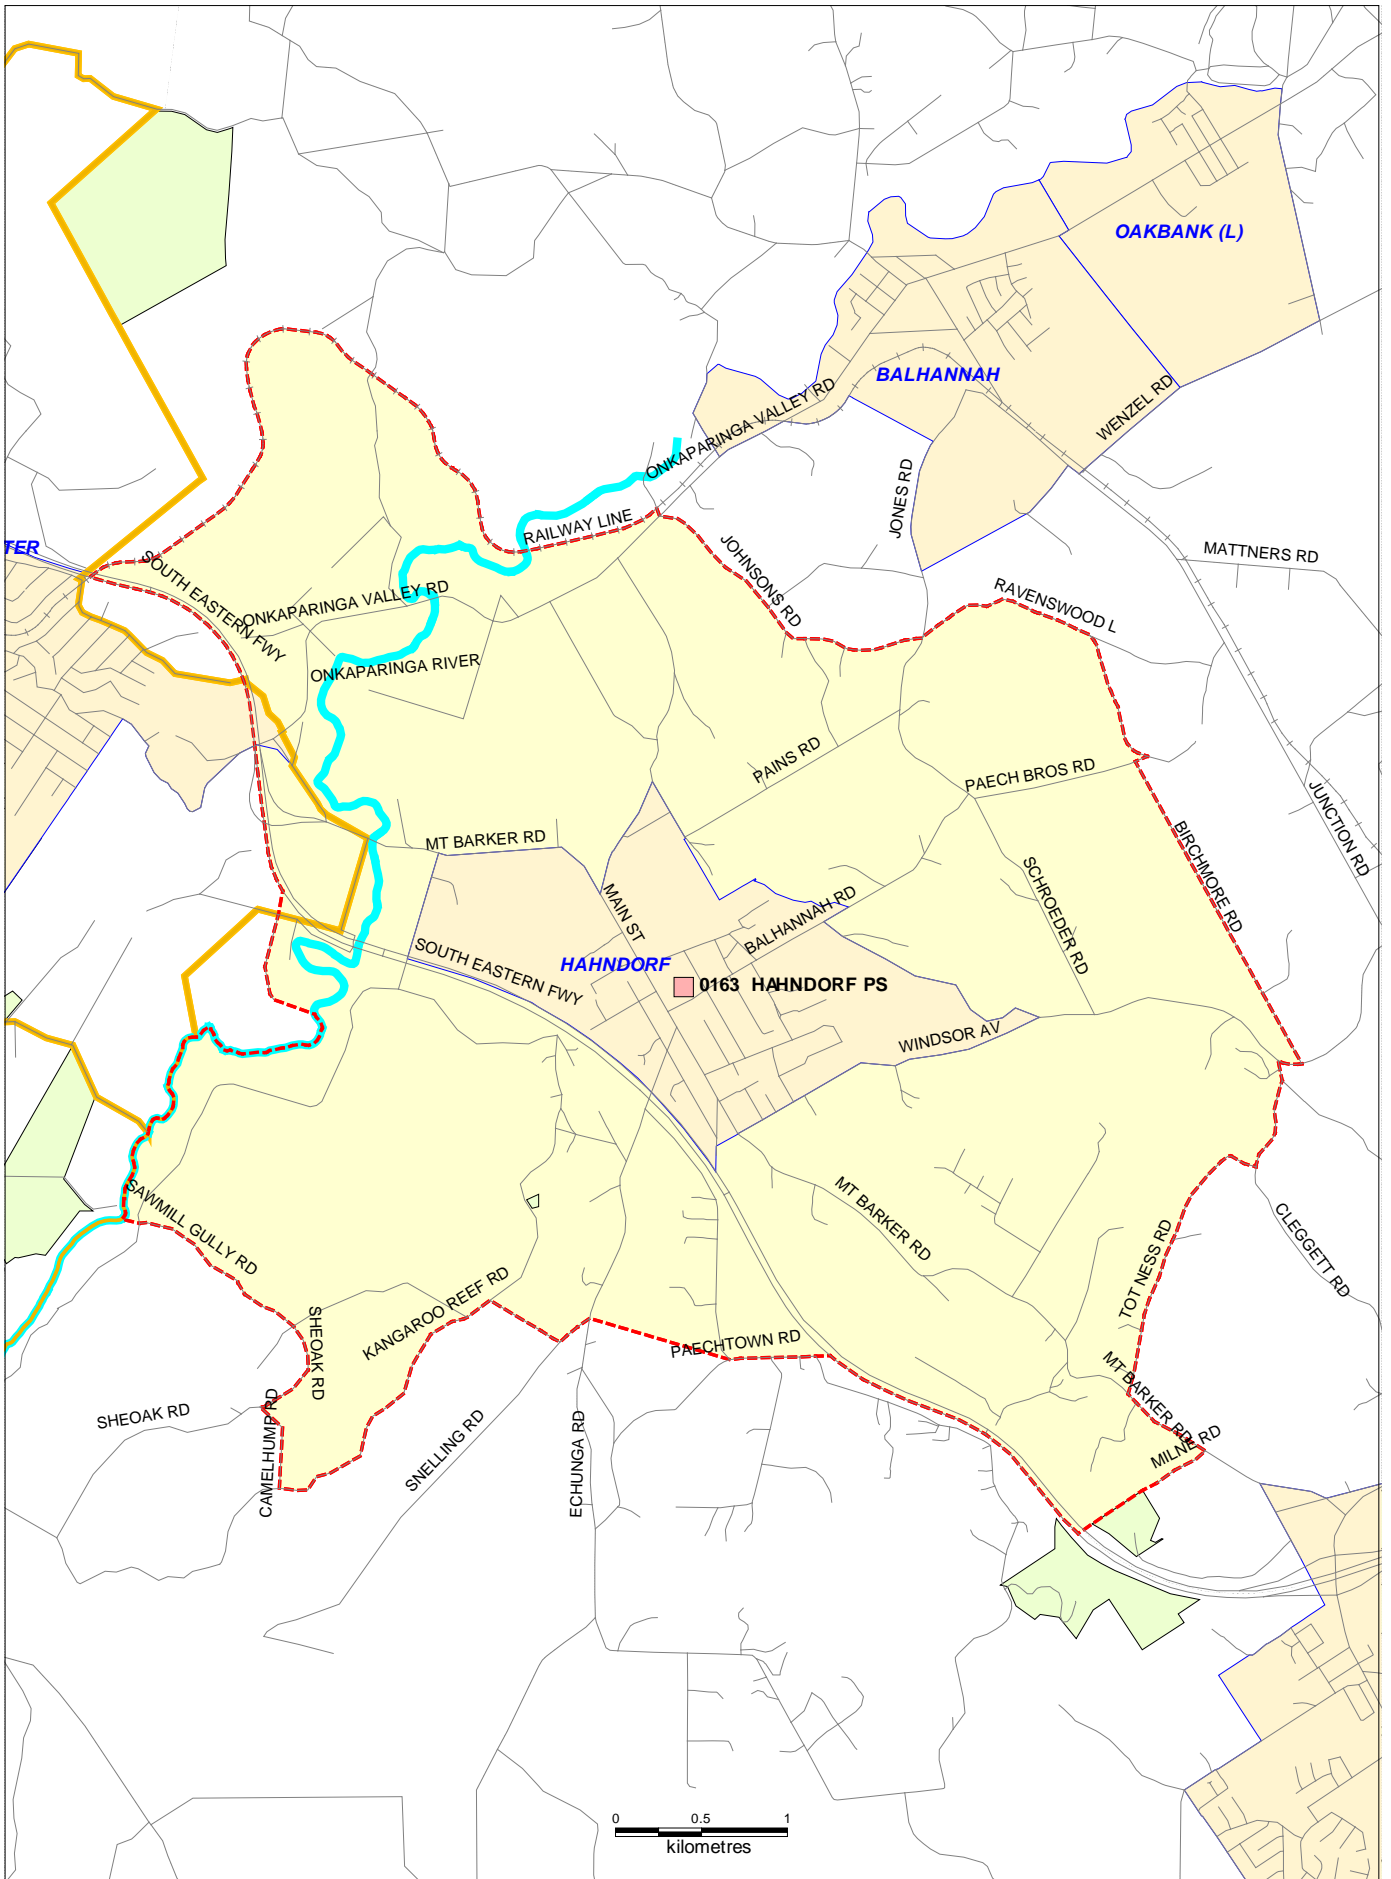

0163 Hahndorf PS Zone

Railway	Suburb	PS	Recreation	Zone	Town